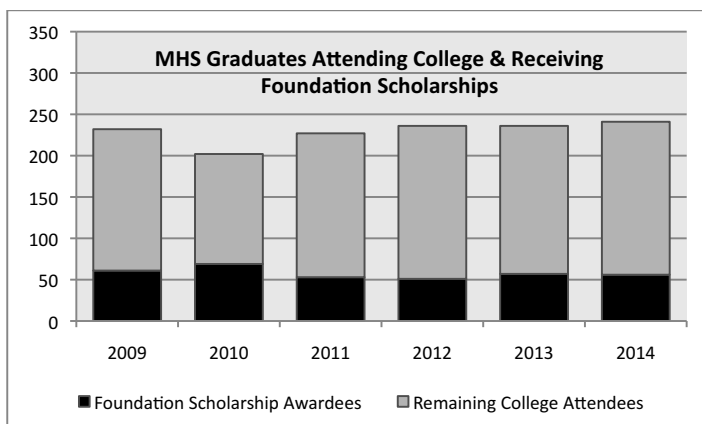

So how does McKinley's college-going rate compare to other urban Honolulu high schools?

Somewhat favorably, as McKinley's college enrollment rate was 64% in 2014, up from 59% in 2009.

This figure exceeds the statewide public school average, but trails that of several schools including Roosevelt (73%), Kaiser (74%) and Kalani (77%).

The 2014 results are encouraging but this is a snapshot of a late stage segment in the educational pipeline. The MHS Foundation endeavors to support those who persevere and succeed during their time at McKinley.

In 2014, 241 of 377 McKinley graduates entered 2 and 4-year colleges and the Foundation awarded 56 scholarships totaling $69,750, as depicted below. Since inception in 1990, the Foundation has awarded over $1 million in college aid to worthy MHS graduates.

If McKinley graduates have the desire to pursue their post high education, many will need financial assistance to keep that dream alive. Your support has never been more timely and essential. After all, the children of these newly minted McKinley graduates will one day represent a new starting point in the educational continuum.