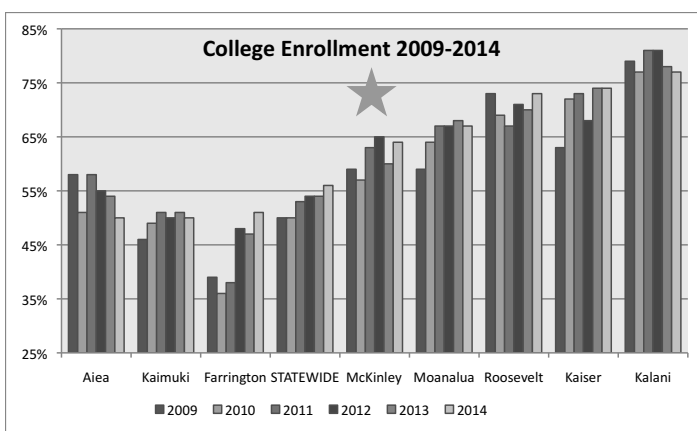

GRADUATION RATES

Hawaii P-20 Partnerships for Education is a statewide partnership led by the Executive Office on Early Learning, the State DOE, and the University of Hawaii System. The initiative seeks to improve Hawaii's educational outcomes in an increasingly global economy and established a goal of 55% of Hawaii's working age adults to have a 2- or 4-year college degree by 2025.

A 2012 study by UH, shown below, compared the College Attainment by Age Group among growing countries, US and Hawaii. The stats are alarming as US and Hawaii college graduation rates decrease while rising dramatically in other countries. We are not increasing our educational capital. This lagging performance cannot be what our grandparents, families and teachers worked to provide and envisioned for succeeding generations.